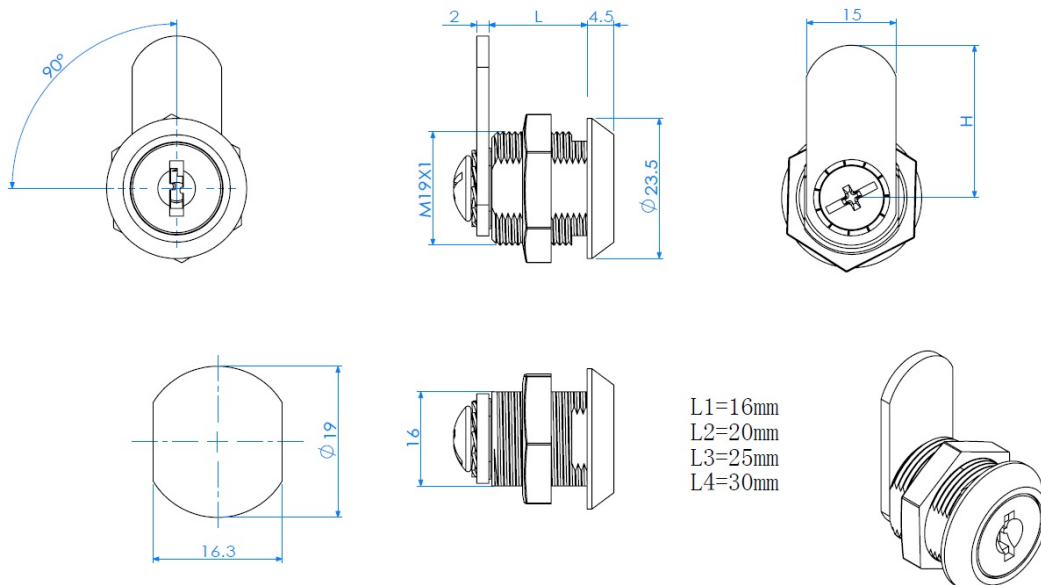

## Description:

Cam Lock MIC1925, 90DG, Cam No. A01, CPL, CK SISO, #J11

## Item number:

14.04.495-0

Units	Box	Carton	HS Code	Barcode
Pcs.	30	300	8301300000	
				5704866041980